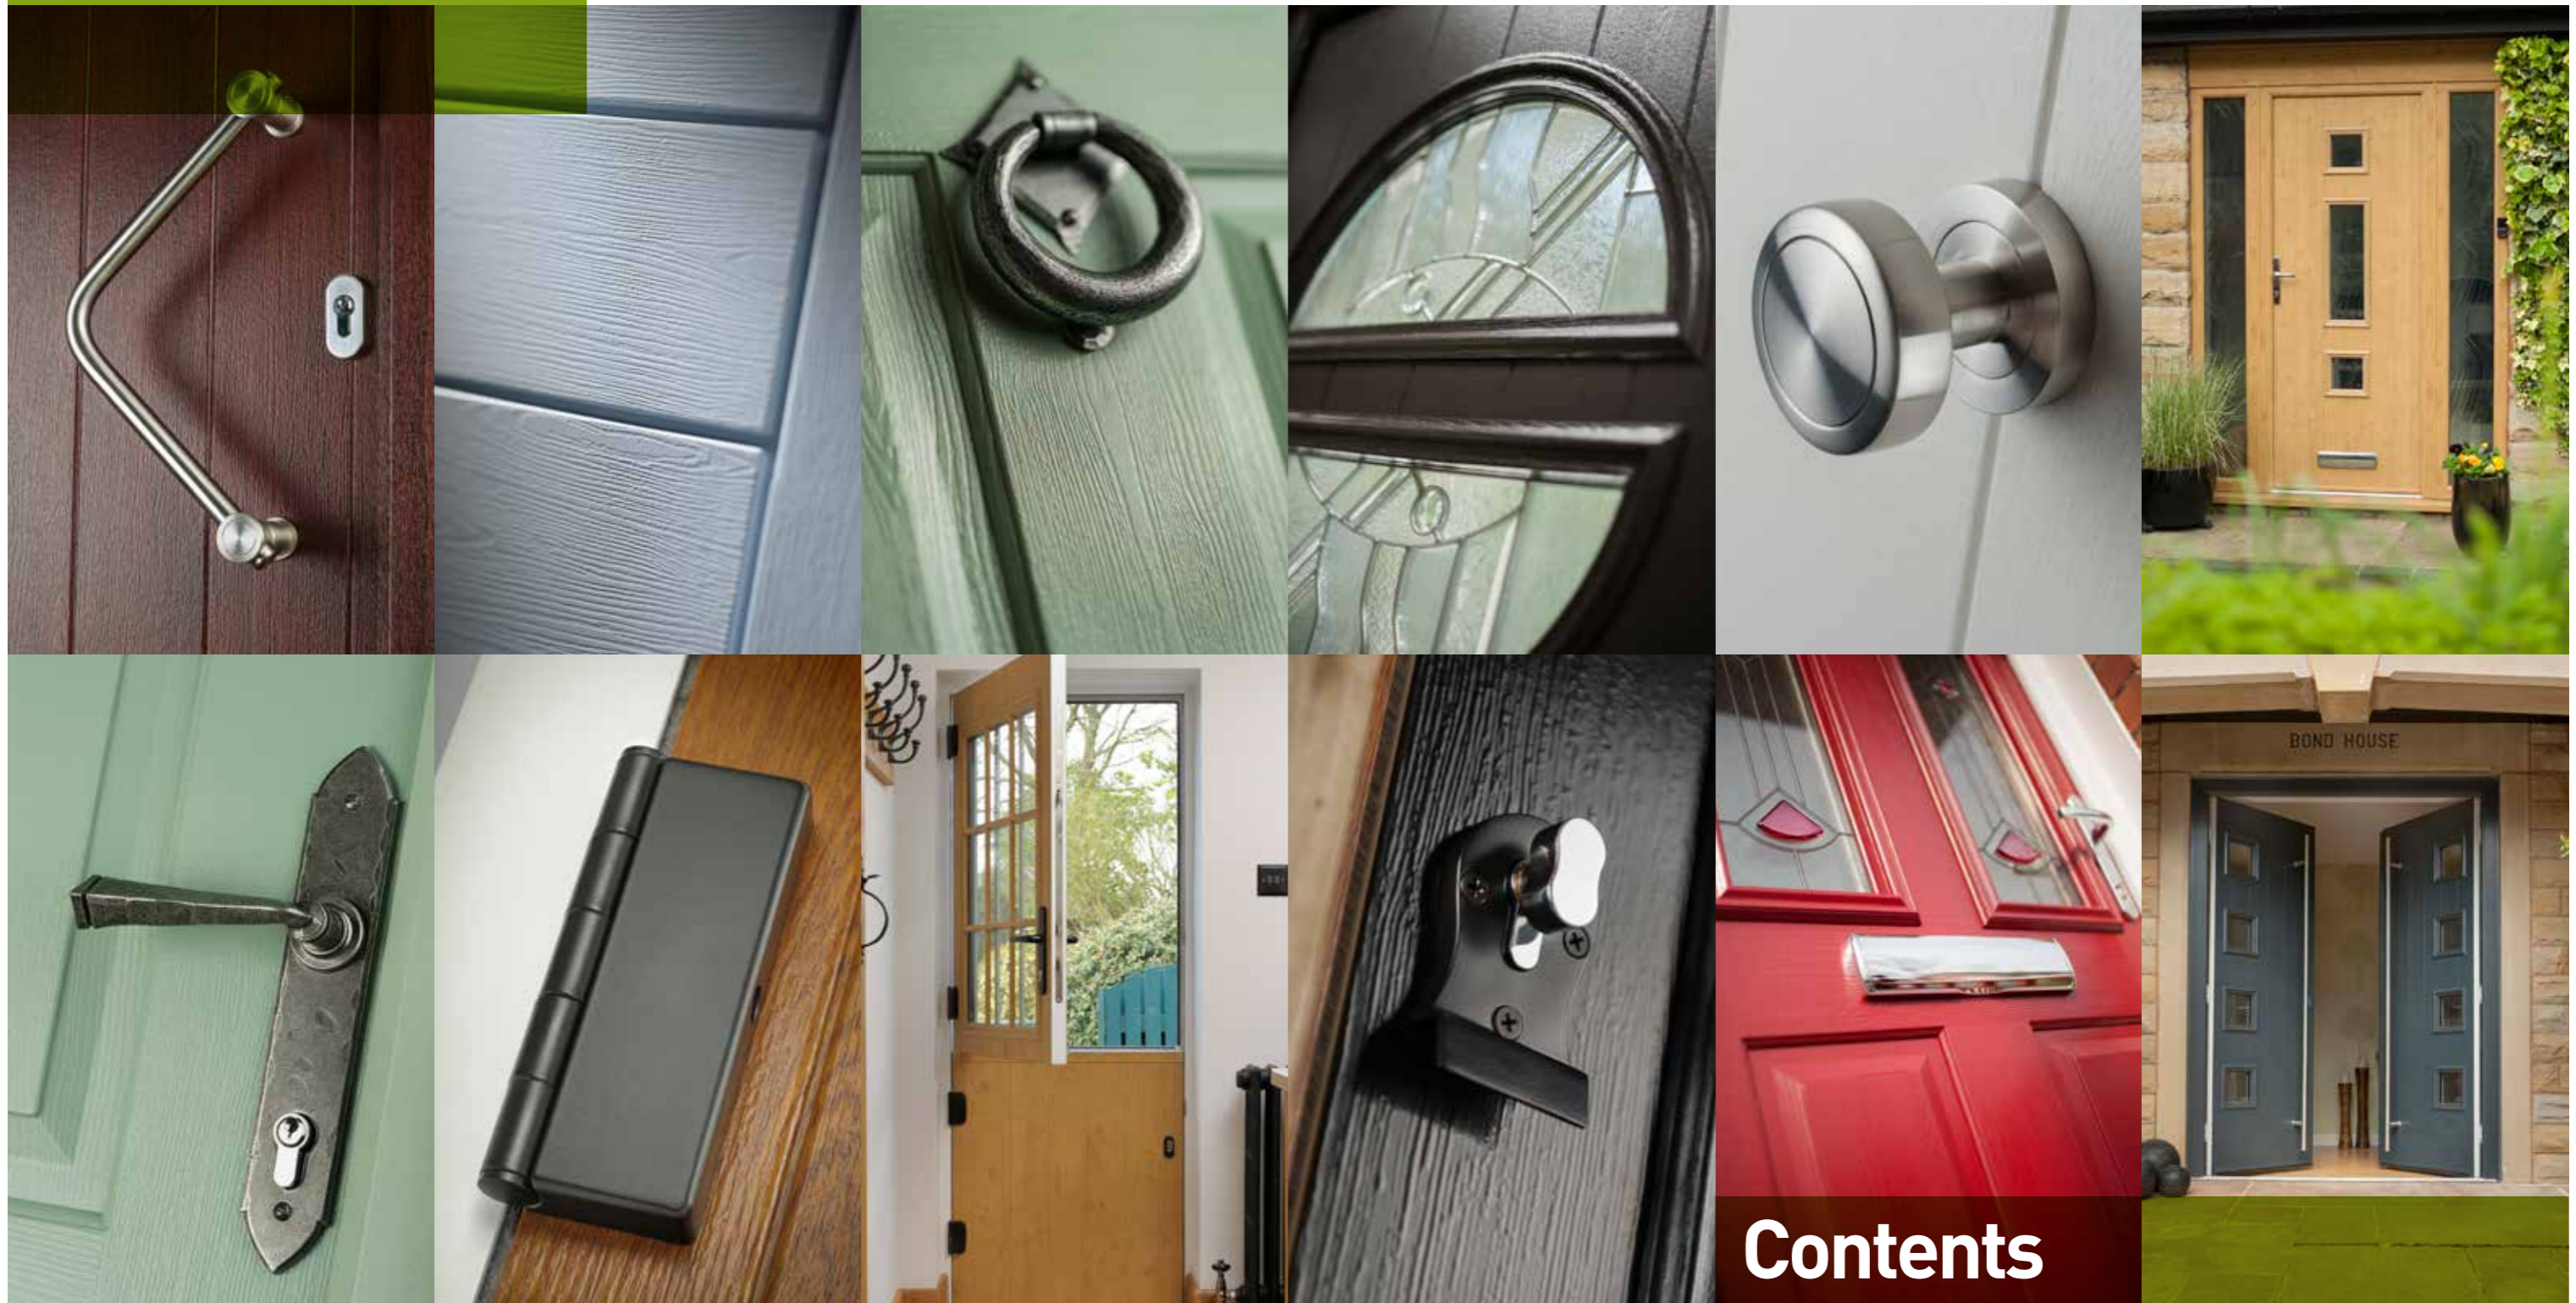

# Contents

**The Solidor Collection is an outstanding range of industry leading, solid laminate timber core composite doors that combine classical, modern or futuristic styling with a full range of Secured by Design locking, providing a stunning, high quality and secure entrance to any home.**