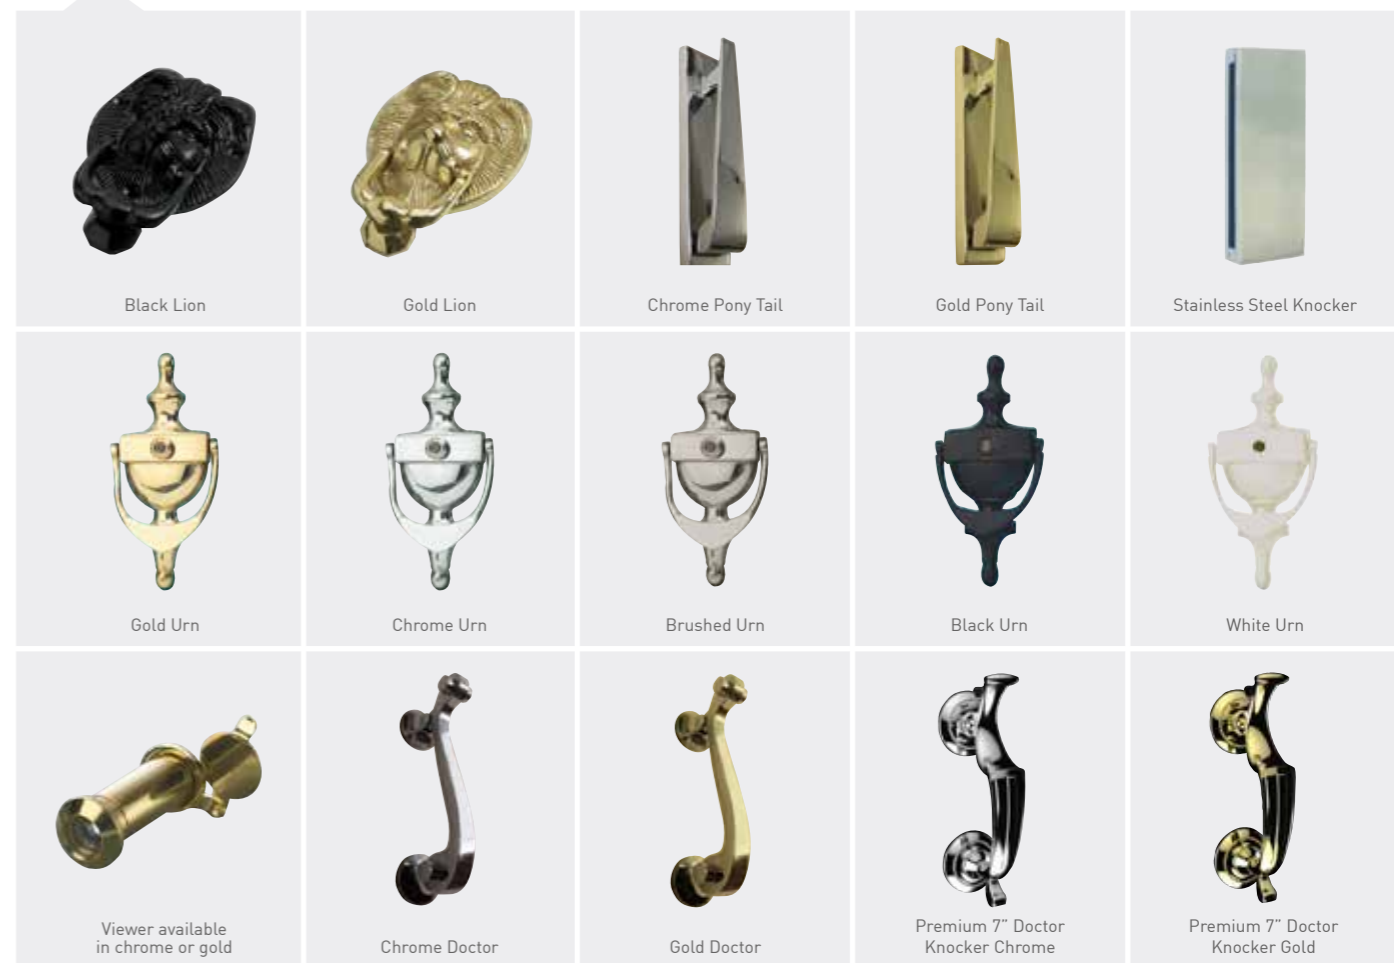

Door knockers