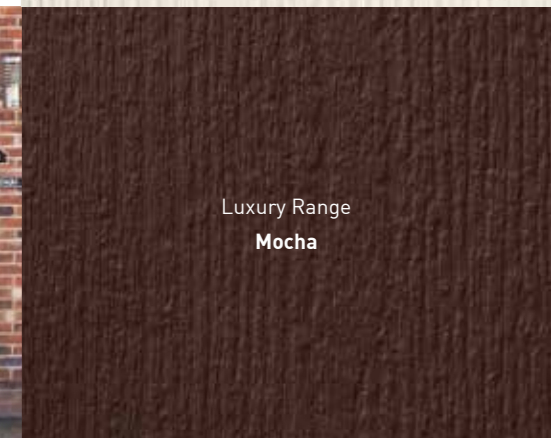

**Plus:** also available with Schwarzbraun, Grey, Cream, Rosewood & Irish Oak, Chartwell Green, Golden Oak, Foiled White and white matched frames.

\* Available as a door and/or a frame option

Luxury Range  
Duck Egg Blue

Premium Range  
Foiled White

Premium Range  
Anthracite Grey

We offer the largest range of colours from stock in the UK. Choose from 18 different frame colour combinations. With Solidor, you can mix and match for example: Chartwell Green on White outer frame with Duck Egg Blue on French Grey door.

Standard Range  
White

Luxury Range  
Irish Oak

Premium Range  
Golden Oak

Luxury Range  
Mocha

Luxury Range  
Rich Aubergine

Luxury Range  
Chartwell Green

Luxury Range  
French Grey

Premium Range  
Rosewood