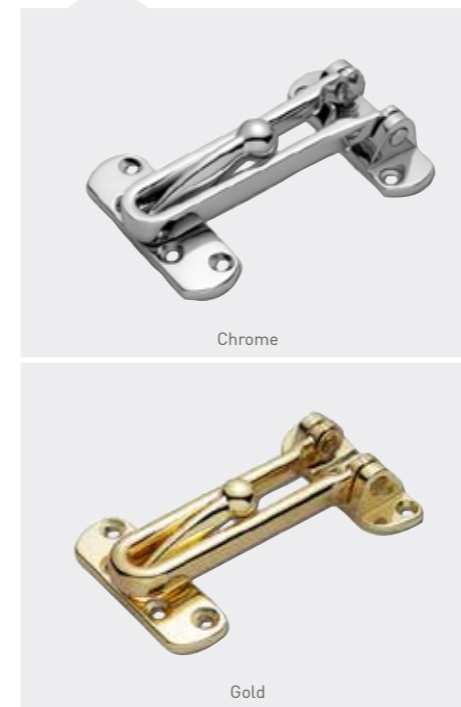

Security door guard

Thumb turn cylinder