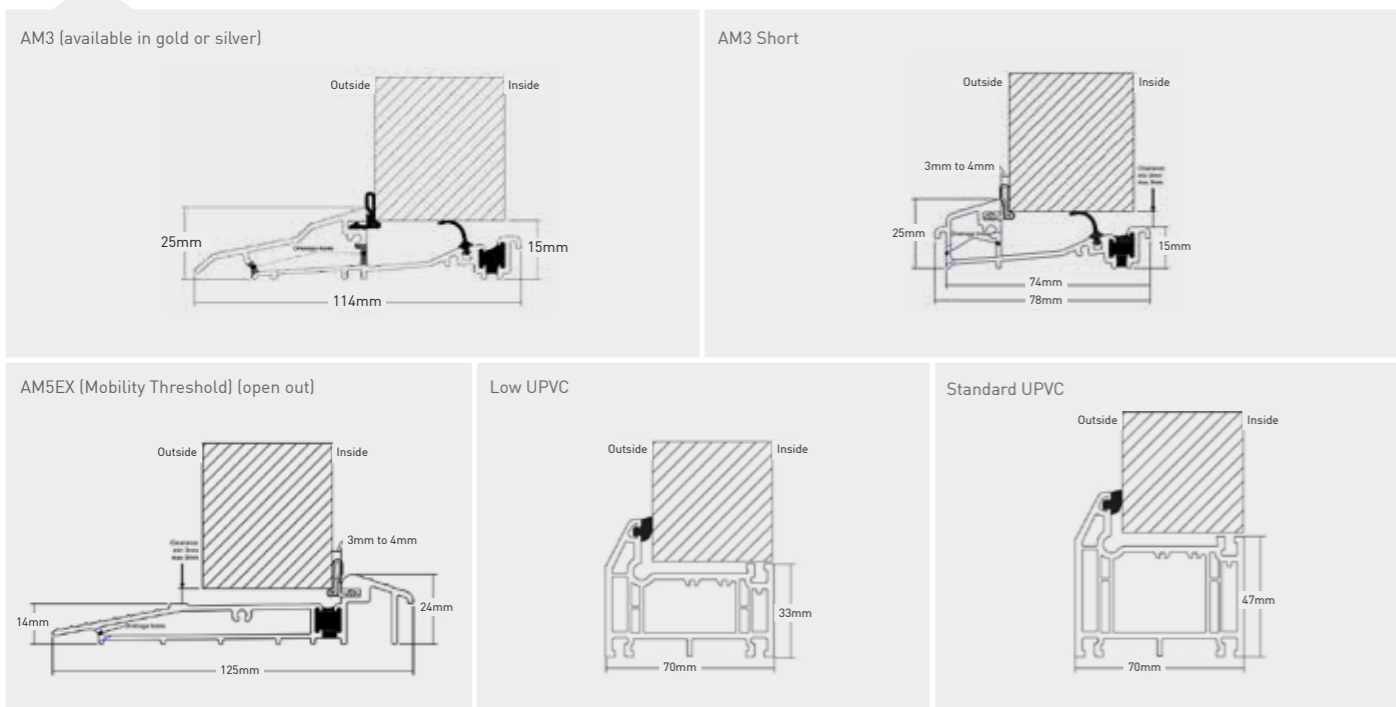

Thresholds

To allow for every circumstance we offer the largest range of door thresholds. All of our Stormguard aluminium thresholds are Part 'M' compliant within the latest Building Regulations for easy access.