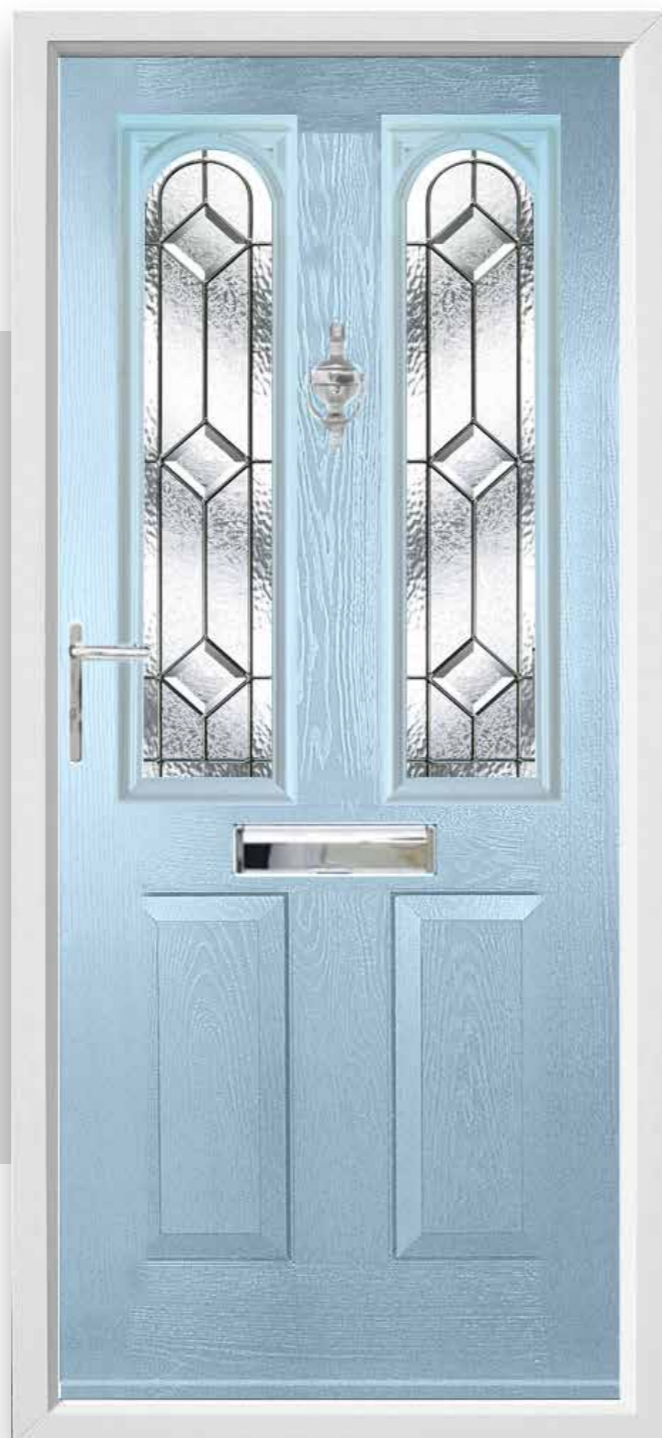

Nottingham 2 Simplicity