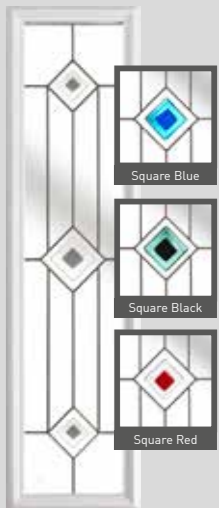

Harlech CFT 2.2

Harlech 2 Black Quad

Diamond Black & White

Diamond Red

Diamond Butterscotch

Trio Square Grey

Quad Blue

Quad Grey