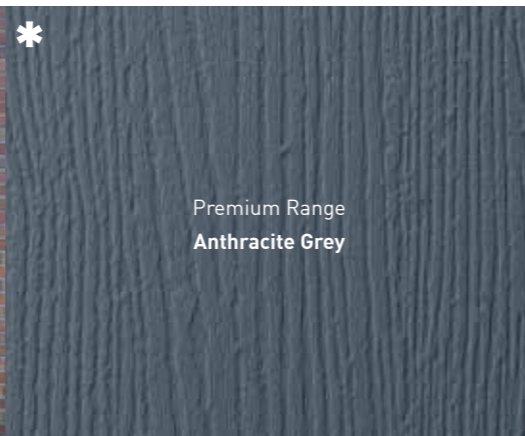

Premium Range  
Schwarzbraun Black

Standard Range  
Red

Standard Range  
Black

Standard Range  
Green

Standard Range  
Blue

**Plus:** also available with Schwarzbraun, Grey, Cream, Rosewood & Irish Oak, Chartwell Green, Golden Oak, Foiled White and white matched frames.

\* Available as a door and/or a frame option

Luxury Range  
Duck Egg Blue

Premium Range  
Foiled White

Premium Range  
Anthracite Grey

We offer the largest range of colours from stock in the UK. Choose from 18 different frame colour combinations. With Solidor, you can mix and match for example: Chartwell Green on White outer frame with Duck Egg Blue on French Grey door.