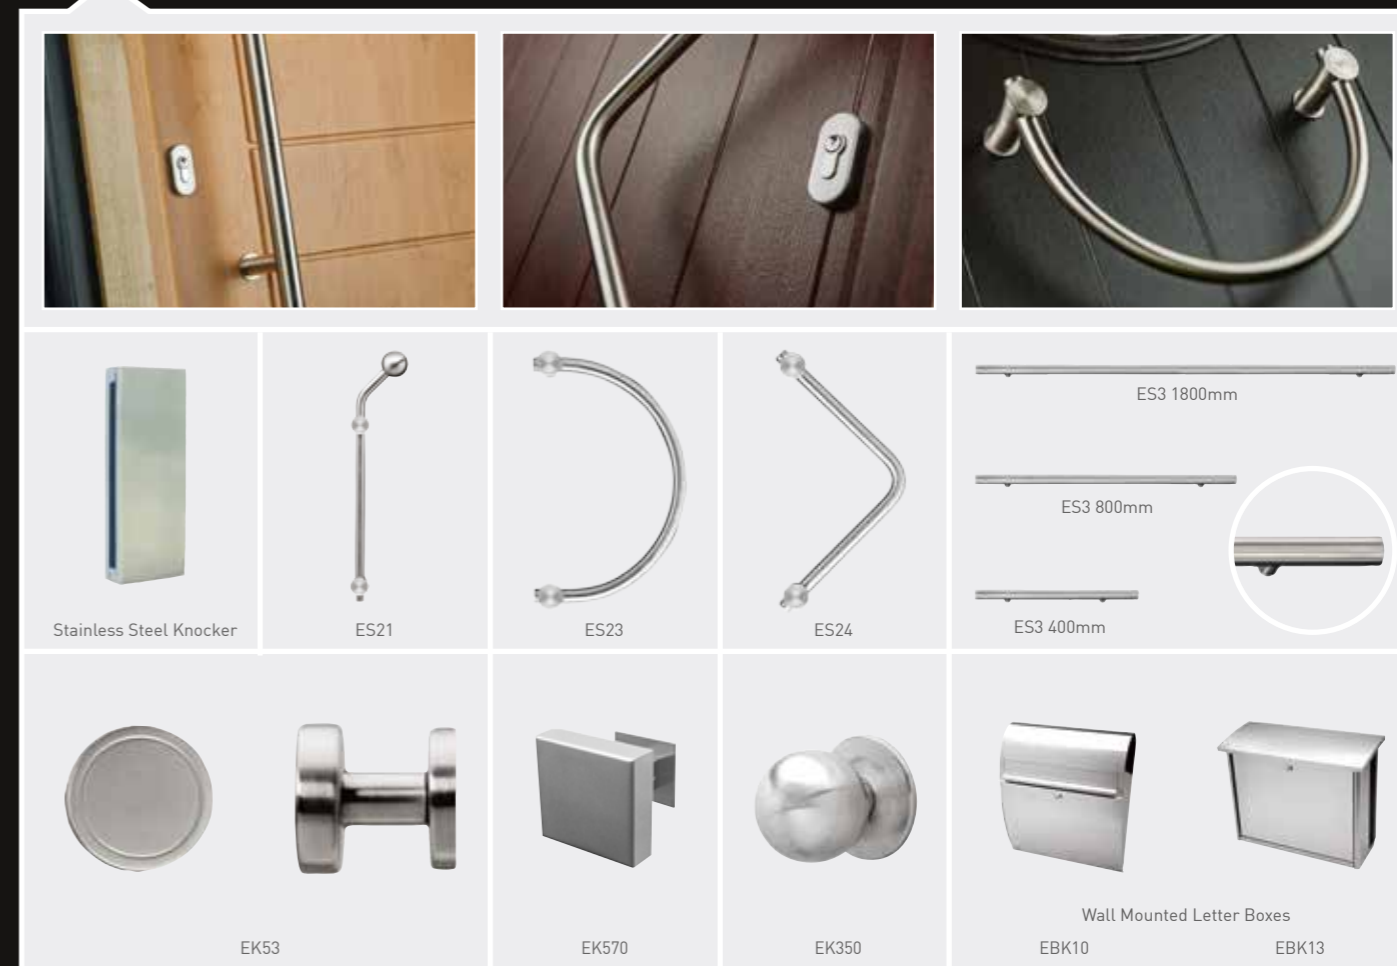

# Verona

Verona in Chartwell Green with ES 21 handle and Key only security locking option

# Palermo

Palermo in Mocha with ES 21 handle, Solid Stainless door knocker and Key only security locking option

# Italia Collection Accessories

Designer handle range for our key only operated multi point lock

With all of our designer handles, the inside of the door will be fitted with the EK53 pull unless a back to back option is chosen at an additional cost