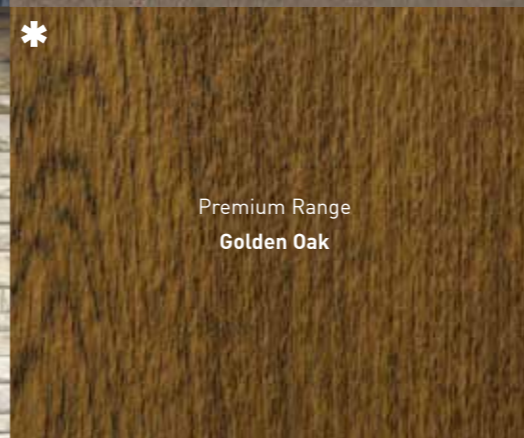

**Plus:** also available with Schwarzbraun, Grey, Cream, Rosewood & Irish Oak, Chartwell Green, Golden Oak, Foiled White and white matched frames.

\* Available as a door and/or a frame option

Luxury Range  
Duck Egg Blue

Premium Range  
Foiled White

Premium Range  
Anthracite Grey

We offer the largest range of colours from stock in the UK. Choose from 18 different frame colour combinations. With Solidor, you can mix and match for example: Chartwell Green on White outer frame with Duck Egg Blue on French Grey door.

Standard Range  
White

Luxury Range  
Irish Oak

Premium Range  
Golden Oak

Luxury Range  
Mocha

Luxury Range  
Rich Aubergine

Luxury Range  
Chartwell Green

Luxury Range  
French Grey

Premium Range  
Rosewood