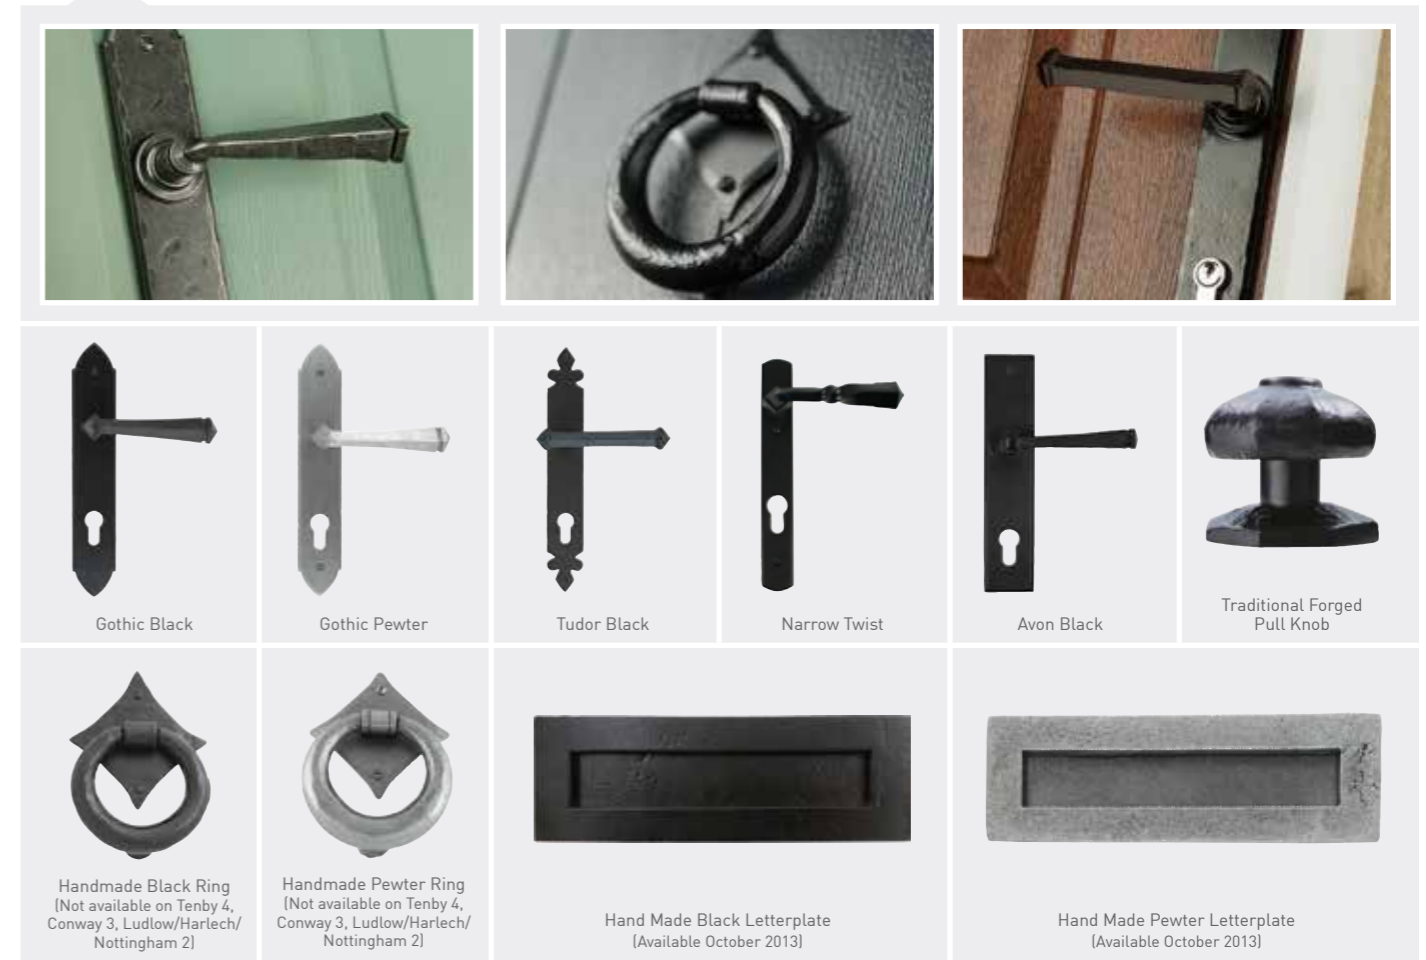

## Hinges

Our new slimline, face fixed flag hinge is sleek and modern. It has successfully gone through Pas 23-24 testing.

## Handles

A large range of premium quality handles to complement our doors. Available with a choice of a standard lever or one of the three exclusive options across the whole range of finishes. (N.B split spindle option not available on the exclusive shaped range).

## Thresholds

To allow for every circumstance we offer the largest range of door thresholds. All of our Stormguard aluminium thresholds are Part 'M' compliant within the latest Building Regulations for easy access.

## Ironmongery

We have a range of stunning traditional knockers and handles that add a real touch of class.