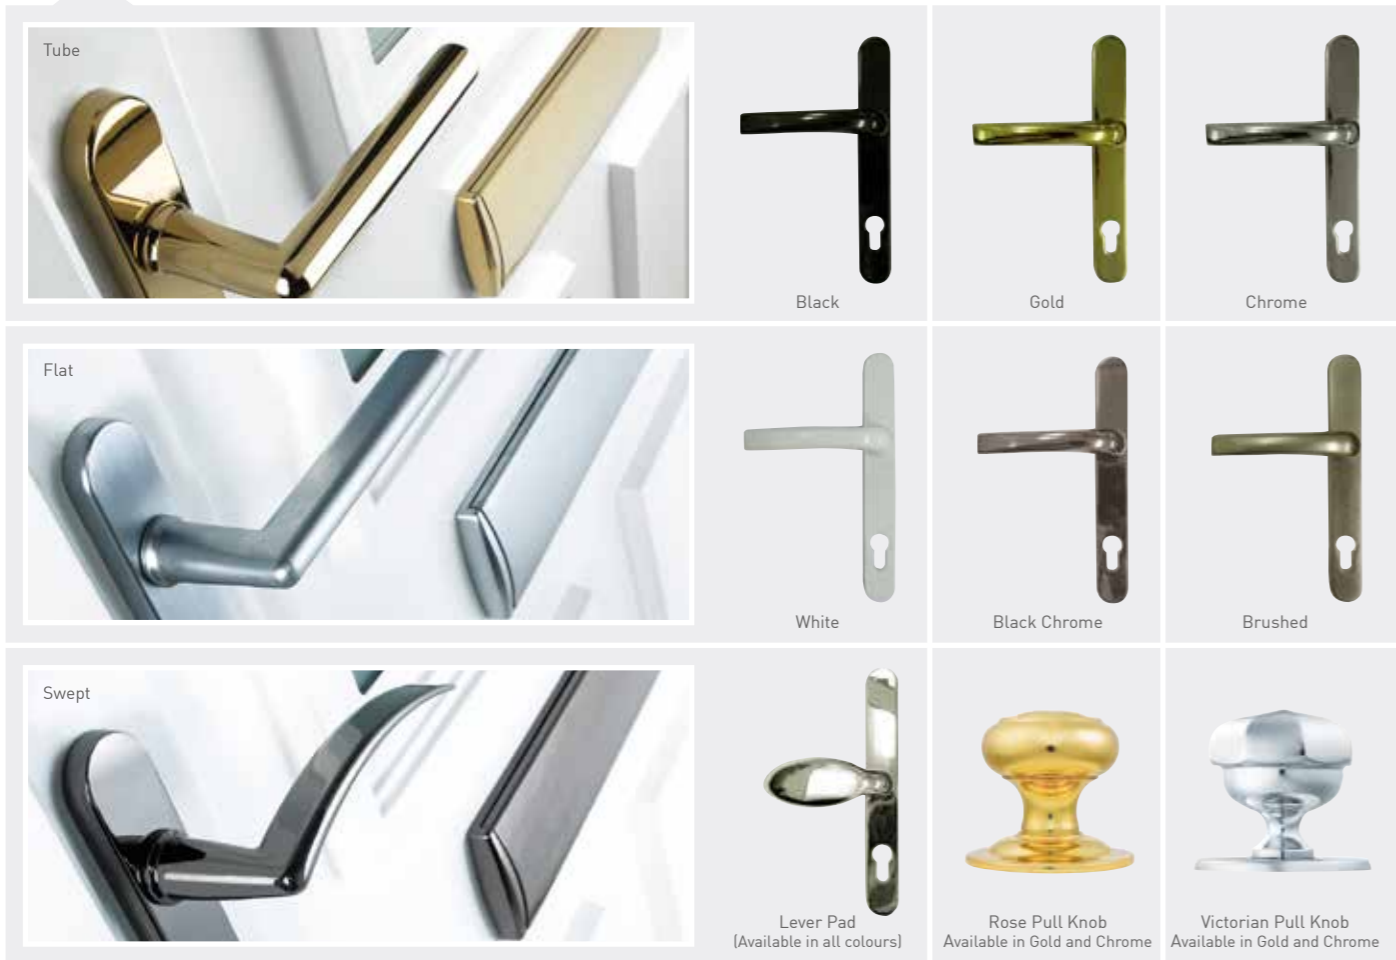

Handles

A large range of premium quality handles to complement our doors. Available with a choice of a standard lever or one of the three exclusive options across the whole range of finishes. (N.B split spindle option not available on the exclusive shaped range).