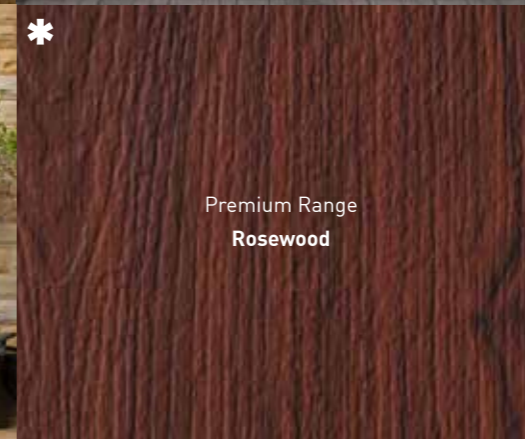

Standard Range  
White

Luxury Range  
Irish Oak

Premium Range  
Golden Oak

Luxury Range  
Mocha

Luxury Range  
Rich Aubergine

Luxury Range  
Chartwell Green

Luxury Range  
French Grey

Premium Range  
Rosewood