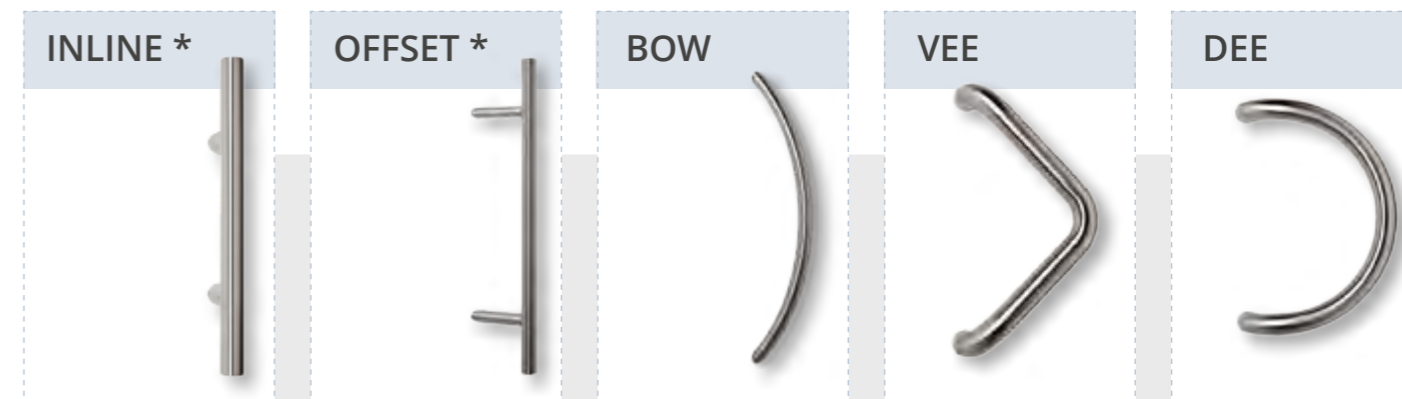

DESIGNED SECURE

KEYWIND LOCK

Hallmark's **Aluminium Collection** of doors are fitted with **WINKHAUS AV2** multi-point lock mechanisms as standard (a Winkhaus keywind lock option is also available if required).

Used with the stainless steel bar handles shown opposite, the keywind lock has the cylinder positioned at mid-door height. The lock is operated from the outside using the entry key with a keywind operation and from the inside with a keywind or thumb-turn operation.

DESIGN CONSCIOUS

Brushed Stainless Steel Bar Handles have been chosen to complete the look of the Hallmark Aluminium Collection creating a beautifully contemporary entrance door.

* Inline & off-set bar handles are available in 400mm, 600mm, 800mm, 1000mm, 1200mm, 1400mm and 1600mm heights. Bow Handle Size: 500mm (cc) Dee Handle Size: 300mm (cc) Vee Handle Size: 300mm (cc) cc = fixing centre/centre.