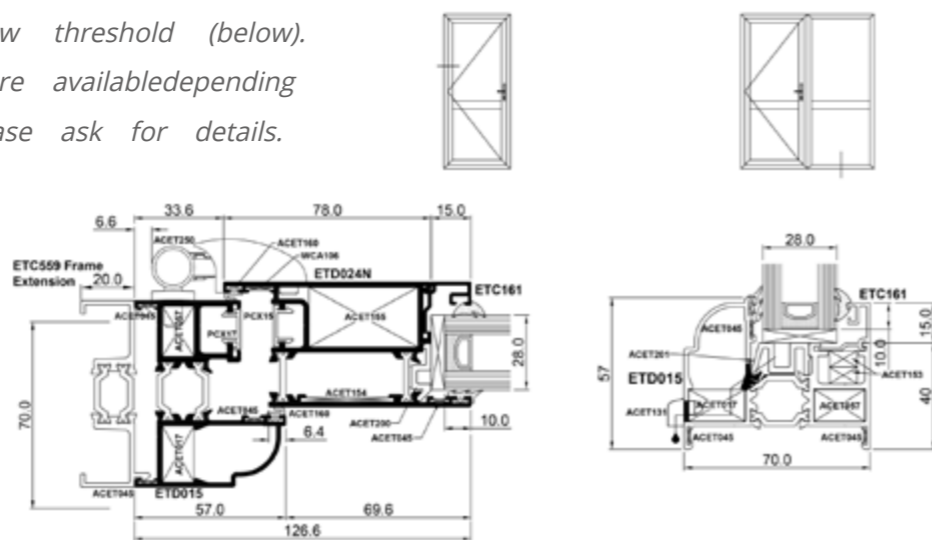

DESIGN CONSCIOUS

Brushed Stainless Steel Bar Handles have been chosen to complete the look of the Hallmark Aluminium Collection creating a beautifully contemporary entrance door.

* Inline & off-set bar handles are available in 400mm, 600mm, 800mm, 1000mm, 1200mm, 1400mm and 1600mm heights. Bow Handle Size: 500mm (cc) Dee Handle Size: 300mm (cc) Vee Handle Size: 300mm (cc) cc = fixing centre/centre.

DOOR PERFORMANCE

A general arrangement detailing the Smart Alitherm door outer profile and low threshold (below). Shash profile illustrations are available depending on opening requirements. Please ask for details.