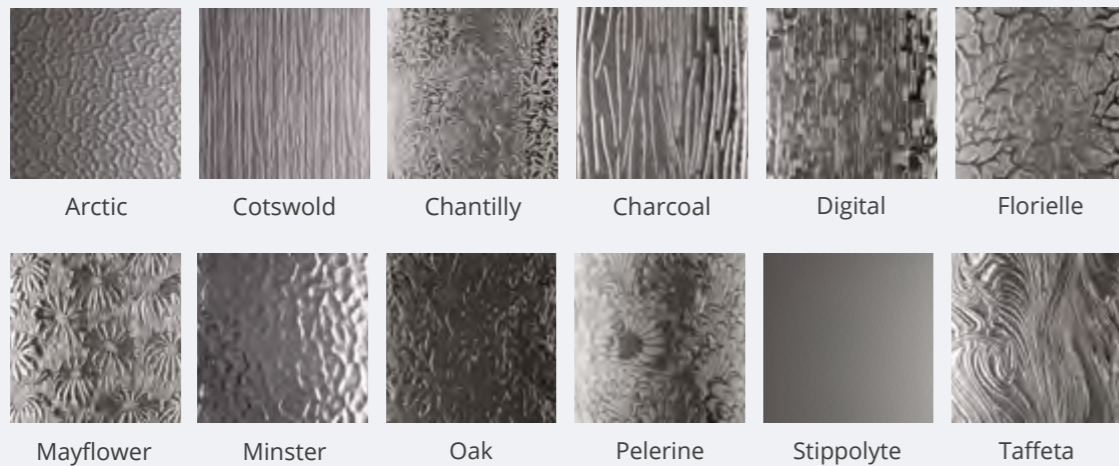

Purple

Black

FINISHING TRIMS

Stainless steel glass surround trims are available on most door designs and can be added to the inside and outside door panel faces, accentuating the glass and door design with a crisp, clean and contemporary finish.

AUTRANS 2

*Platinum Grey (RAL 7036) door and frame.
600mm stainless steel off-set bar handle.
Shown with stainless steel glazing trims.*

AVORIAZ 1

*Iron Grey (RAL 7011) door and standard white frame.
600mm stainless Steel off-set bar handle.
Shown with stainless steel glazing trims.*

BACKING GLASS

A range of toughened Pilkington backing glass textures are available to choose from when specifying glass for your door.

Sandblasted Tahoe
Fusion tiles available
with either Red,
Green, Purple or Black
bevels.