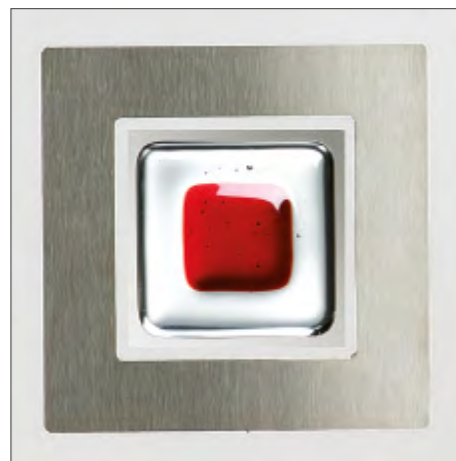

CHAMONIX 3

Silver Grey (RAL 7001) frame and door with full length sandblasted glass side panels. Pop Art Blu Fusion tiles in the door glass. 800mm stainless steel off-set bar handle.

ALBERG 1

*Silver Grey (RAL 7001) with Tahoe Fusion tile glass.
600mm stainless steel off-set bar handle.
Shown with stainless steel glazing trim.*

ARTUBY 3

*Platinum Grey (RAL 7036) & Pigeon Blue (RAL 5014) doors and frames.
Stainless steel 'Vee' and 600mm off-set bar handle.
Shown with and without stainless steel glazing trims.*

Tahoe Red

Blue

Green